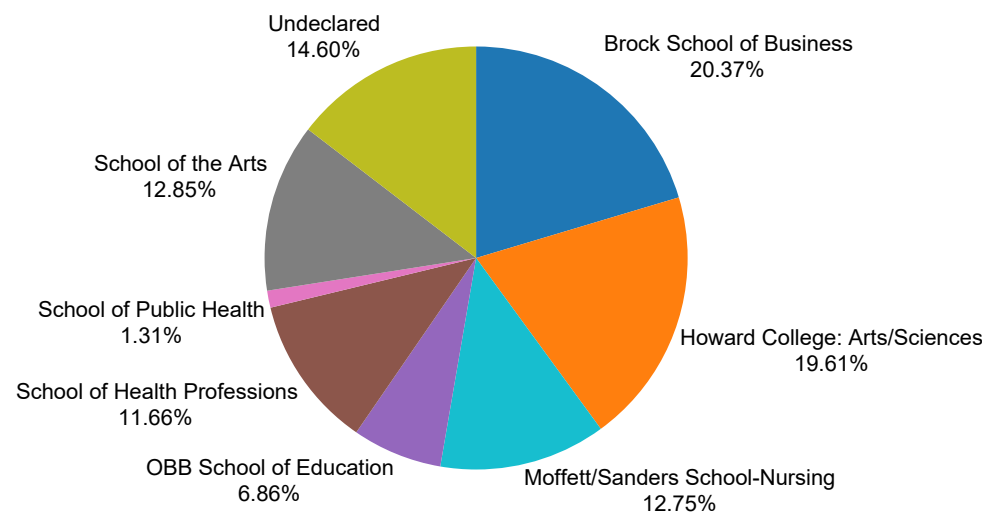

School	Major	Count
OBB School of Education	Early Chldhd/Elem/SpecEd/Colla	29
	Elementary Education	12
	Human Dev and Family Science	11
	Organizational Leadership	2
	Secondary Education: English	3
	Secondary Education: Math	5
	Secondary Education: SocStdies	1
School of Health Professions	Comm Sciences and Disorders	21
	Exercise Science (HP)	38
	Health Sciences	19
	Sport Administration (HP)	8
	Sports Medicine (HP)	21
School of Public Health	Foods and Nutrition (CP)	1
	Healthcare Administration	3
	Nutrition and Dietetics (CP)	7
	Public Health	1
School of the Arts	Architecture (U)	2
	Christian Ministry	8
	Commercial Music	4
	Game Design/3D Animation	6
	Graphic Design (BFA)	23
	Instrumental Music	2
	Interior Design (BFA in SA)	25
	Music	1
	Music Education	8
	Musical Theatre (BFA)	7
	Piano Pedagogy	3
	Studio Art	2
	Studio Art (BFA)	4
	Theatre	6
	Theatre for Youth	5
	Voice	6
	Worship Leadership (U)	6
Undeclared	Pre-Pharmacy Curric-Undeclared	37
	Undeclared	97

School	Count of Students
Brock School of Business	
Howard College: Arts/Sci..	
Moffett/Sanders School-N..	
OBB School of Education	
School of Health Professi..	
School of Public Health	
School of the Arts	
Undeclared	
Total	918

Total Entering Freshmen by School Graph

Total Entering Freshmen by School

Brock School of Business	187
Howard College: Arts/Sciences	180
Moffett/Sanders School-Nursing	117
OBB School of Education	63
School of Health Professions	107
School of Public Health	12
School of the Arts	118
Undeclared	134
Grand Total	918